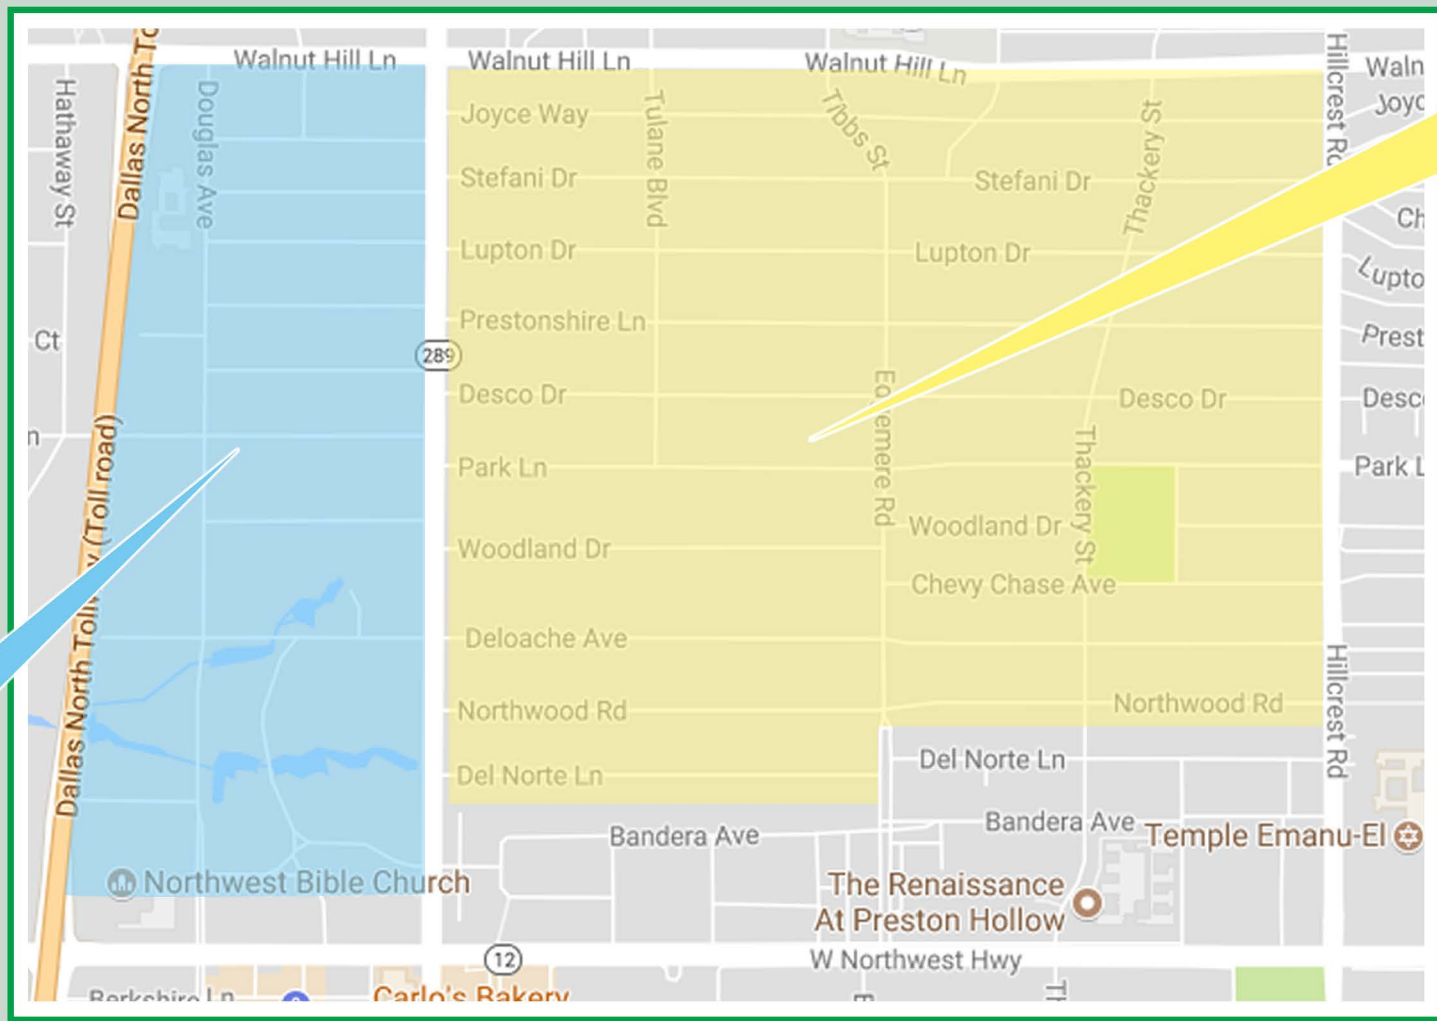

Preston Hollow East Neighborhood Membership Zone Map

Our members fund expanded patrol hours directly through our partnership with the Dallas Police Department (DPD). The number of paid PHEHA memberships annually determines the number of hours of Expanded Neighborhood Patrol (ENP) we can afford each year.